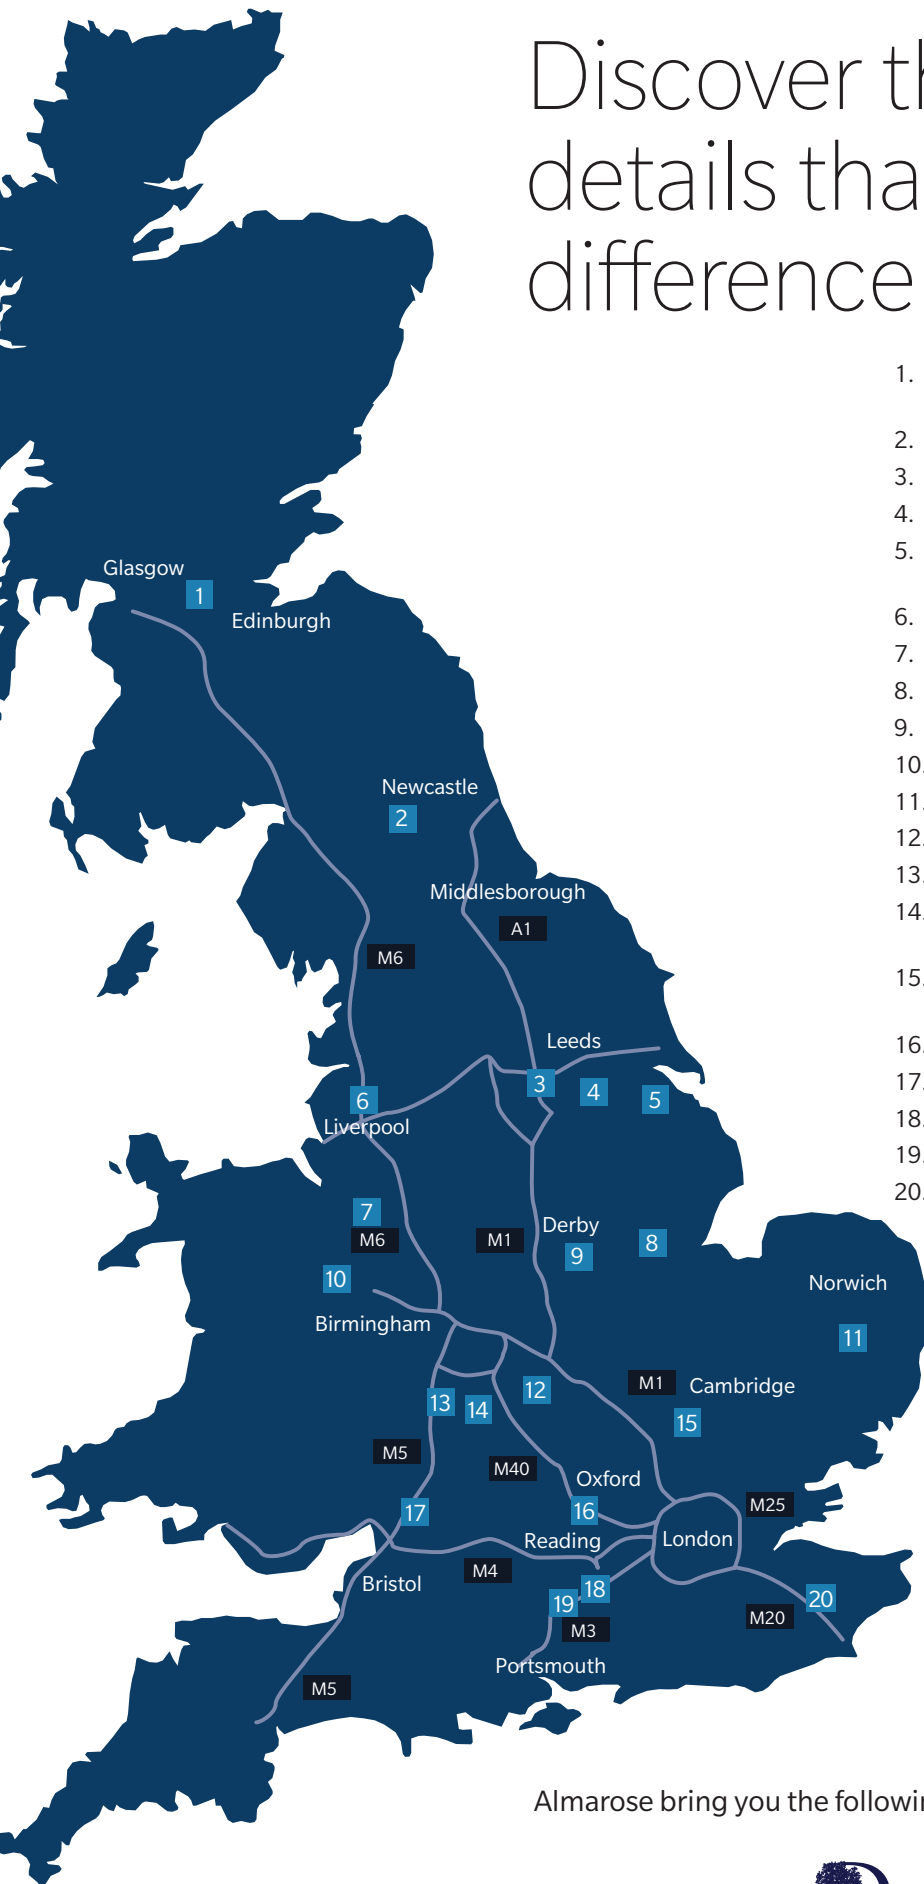

# Discover the little details that make all the difference to your event

1. DoubleTree by Hilton Glasgow Westerwood Spa & Golf Resort, Glasgow
2. Slaley Hall, Hexham
3. The Queens Hotel, Leeds
4. Oulton Hall, Leeds
5. DoubleTree by Hilton Forest Pines Spa & Golf Resort, Nr Scunthorpe
6. The Park Royal, Warrington
7. Crewe Hall, Crewe
8. Belton Woods, Grantham
9. Delta by Marriott Nottingham Belfry, Nottingham
10. Telford Hotel & Golf Resort, Telford
11. Dunston Hall, Norwich
12. Chesford Grange, Kenilworth
13. Stratford Manor, Stratford-upon-Avon
14. DoubleTree by Hilton Stratford-upon-Avon, Stratford-upon-Avon
15. DoubleTree by Hilton The Cambridge Belfry, Cambridge
16. DoubleTree by Hilton Oxford Belfry, Oxford
17. Delta by Marriott Cheltenham Chase, Gloucester
18. Hampshire Court Hotel, Basingstoke
19. Norton Park, Nr Winchester
20. Ashford International Hotel, Ashford